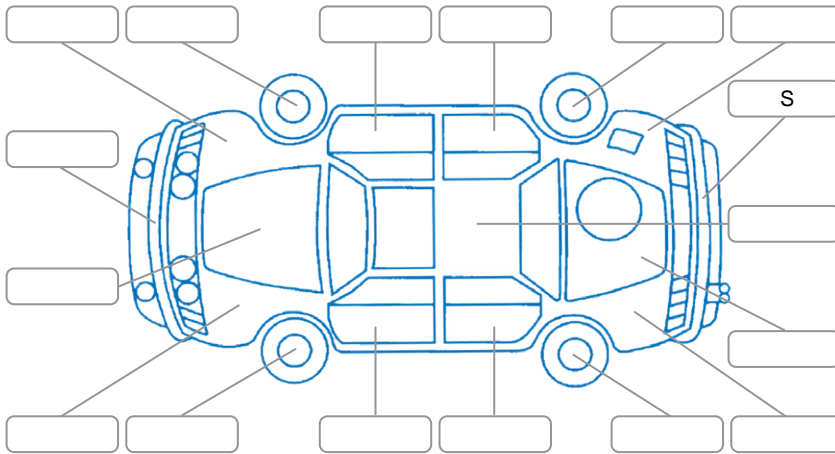

Report ID:	28,153,064	Version:	1
Created:	25 May 2026		

Make:	Mazda	Model:	Axela
Body Style:		Year:	2017
Rego No.:		Rego Expiry:	
WoF Expiry:		Odometer:	129,990 Kms
Good No.:	28153064	VIN:	
Next Service:	139900	Service History:	No

Key
 S = Scratch R = Rust C = Crack * = Decals W = Significant scuffs
 D = Dent PT = Paint defect P = Pin dent SC = Stone Chips

Note: some defects and blemishes may not be displayed in the diagram

Body Inspection Comments

Conditions During Body Inspection: Wet

Under Carriage and Under Bonnet Inspection Comments

Front wheel drive

Interior Comments

Seats:	Good
Carpets:	Good
Panels:	Good
Dashboard:	Good

General Comments

Road Conditions During Test Drive	Dry		
Engine Timing Mechanism	Timing Chain		
Evidence of Cam Belt Replacement	<input type="checkbox"/> Yes	<input type="checkbox"/> No	Kms
Inspected by:	Jesse Amey		
Published by:	Janine Bell		
Inspection Date:	25 May 2026		