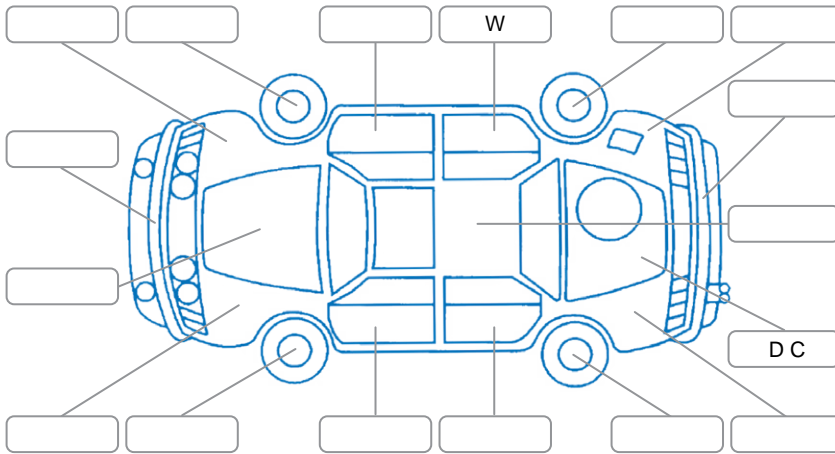

Report ID:	28,153,055	Version:	4
Created:	16 Jun 2026		

Make:	Honda	Model:	Vezel
Body Style:	Hatchback	Year:	2021
Rego No.:		Rego Expiry:	09 Jun 2026
WoF Expiry:	25 May 2027	Odometer:	95,047 Kms
Good No.:	28153055	VIN:	7AT08GDHX26010047
Next Service:	105,026 Kms	Service History:	No

Key
 S = Scratch R = Rust C = Crack * = Decals W = Significant scuffs
 D = Dent PT = Paint defect P = Pin dent SC = Stone Chips

Note: some defects and blemishes may not be displayed in the diagram

Body Inspection Comments

Conditions During Body Inspection: Dry

Under Carriage and Under Bonnet Inspection Comments

FWD

Interior Comments

Seats:	Good
Carpets:	Good
Panels:	Good
Dashboard:	Good

General Comments

Road Conditions During Test Drive	Dry		
Engine Timing Mechanism	Timing Chain		
Evidence of Cam Belt Replacement	<input type="checkbox"/> Yes	<input type="checkbox"/> No	Kms
Inspected by:	Rowan Fey		
Published by:	Neave Sines		
Inspection Date:	12 Jun 2026		