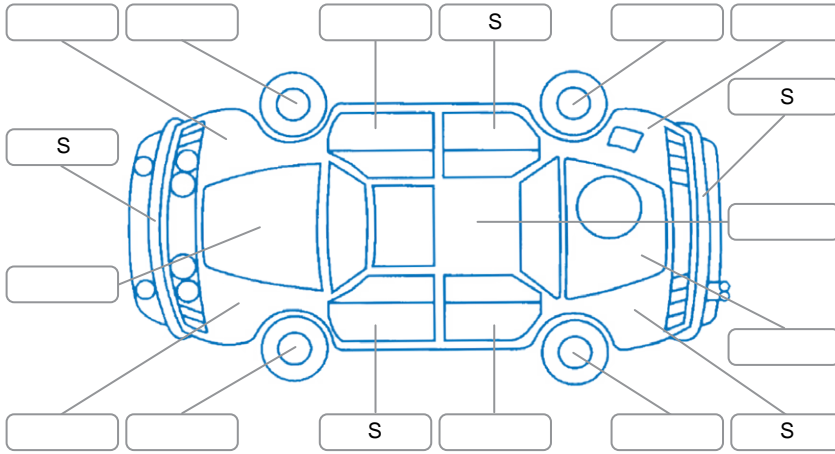

Report ID:	28,153,038	Version:	2
Created:	10 Jun 2026		

Make:	Honda	Model:	Accord
Body Style:	Sedan	Year:	2013
Rego No.:		Rego Expiry:	
WoF Expiry:	25 May 2027	Odometer:	66,250 Kms
Good No.:	28153038	VIN:	7AT08G13X26009927
Next Service:	76201	Service History:	No

Key

S = Scratch R = Rust C = Crack * = Decals W = Significant scuffs
 D = Dent PT = Paint defect P = Pin dent SC = Stone Chips

Note: some defects and blemishes may not be displayed in the diagram

Body Inspection Comments

Conditions During Body Inspection

Under Carriage and Under Bonnet Inspection Comments

Interior Comments

Seats:	Good
Carpets:	Good
Panels:	Good
Dashboard:	Good

General Comments

Road Conditions During Test Drive	Dry	
Engine Timing Mechanism	Timing Chain	
Evidence of Cam Belt Replacement	<input type="checkbox"/> Yes <input type="checkbox"/> No	Kms
Inspected by:	Curshey Accad	
Published by:	Erin White	
Inspection Date:	29 May 2026	