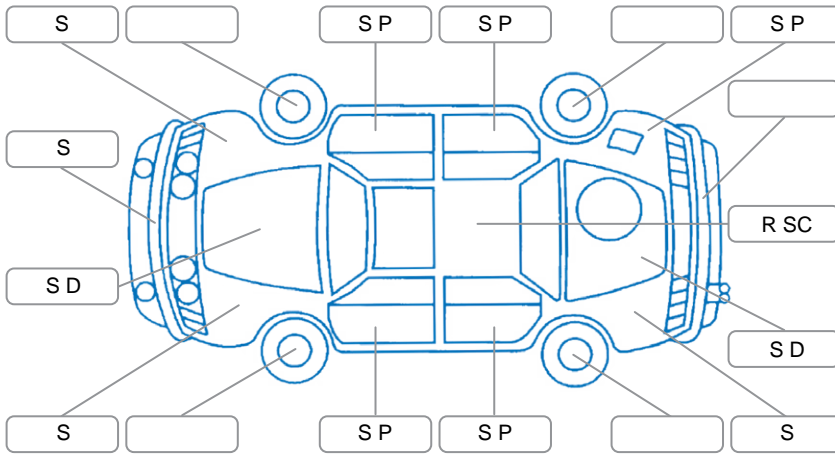

Report ID:	28,152,987	Version:	1
Created:	10 May 2026		

Make:	Nissan	Model:	Navara
Body Style:	Utility	Year:	2018
Rego No.:	LFP856	Rego Expiry:	13 Mar 2027
WoF Expiry:	10 Jul 2026	Odometer:	110,269 Kms
Good No.:	28152987	VIN:	MNTCB2D23A0010240
Next Service:	106700	Service History:	No

Key

S = Scratch R = Rust C = Crack * = Decals W = Significant scuffs
 D = Dent PT = Paint defect P = Pin dent SC = Stone Chips

Note: some defects and blemishes may not be displayed in the diagram

Body Inspection Comments