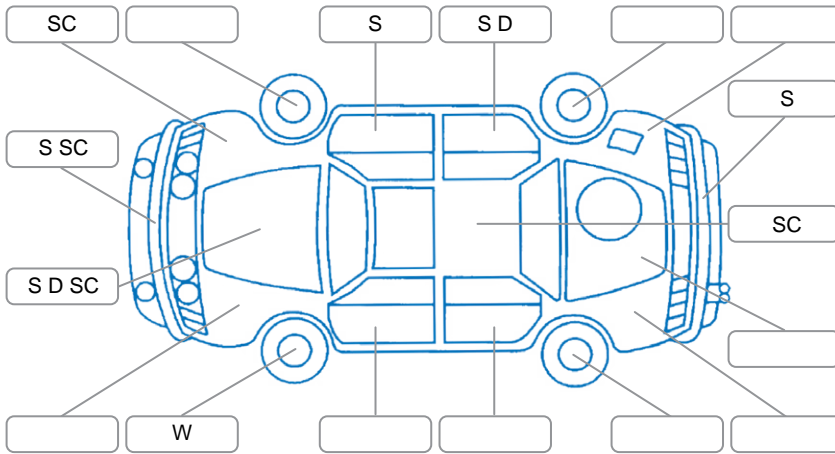

Report ID:	28,152,859	Version:	1
Created:	12 May 2026		

Make:	Honda	Model:	HR-V
Body Style:	SUV	Year:	2019
Rego No.:	MCS368	Rego Expiry:	30 May 2026
WoF Expiry:	22 May 2027	Odometer:	148,654 Kms
Good No.:	28152859	VIN:	MRHRU5890KP060411
Next Service:	158,653kms	Service History:	No

**Key**  
 S = Scratch    R = Rust    C = Crack    \* = Decals    W = Significant scuffs  
 D = Dent    PT = Paint defect    P = Pin dent    SC = Stone Chips

Note: some defects and blemishes may not be displayed in the diagram