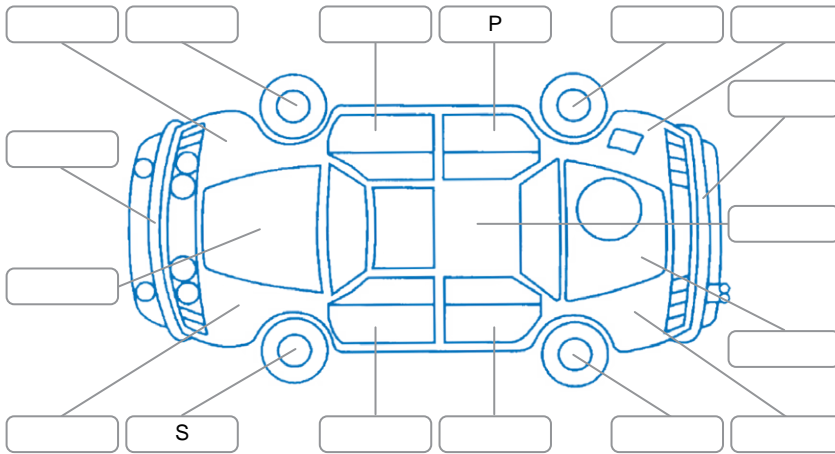

Report ID:	28,152,816	Version:	1
Created:	02 May 2026		

Make:	Land Rover	Model:	Discovery Sport
Body Style:	SUV	Year:	2017
Rego No.:	LCT181	Rego Expiry:	26 May 2026
WoF Expiry:	08 Dec 2026	Odometer:	119,641 Kms
Good No.:	28152816	VIN:	SALCA2AN8JH738222
Next Service:	140,000kms	Service History:	Yes

Key

S = Scratch R = Rust C = Crack * = Decals W = Significant scuffs
 D = Dent PT = Paint defect P = Pin dent SC = Stone Chips

Note: some defects and blemishes may not be displayed in the diagram

Body Inspection Comments