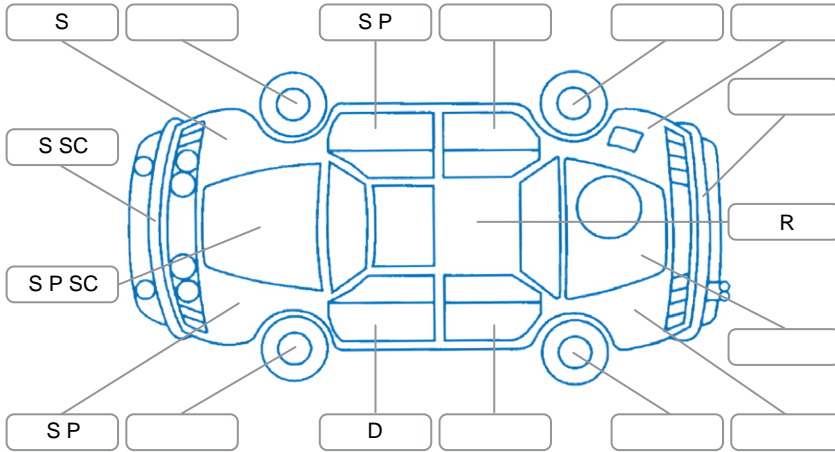

Report ID:	28,152,761	Version:	1
Created:	05 May 2026		

Make:	Mazda	Model:	Bt-50
Body Style:	Utility	Year:	2018
Rego No.:	LQA571	Rego Expiry:	31 May 2026
WoF Expiry:	09 Mar 2027	Odometer:	114,458 Kms
Good No.:	28152761	VIN:	MMOUR0YG100824840
Next Service:	124,000	Service History:	Yes

Key

S = Scratch R = Rust C = Crack * = Decals W = Significant scuffs
 D = Dent PT = Paint defect P = Pin dent SC = Stone Chips

Note: some defects and blemishes may not be displayed in the diagram

Body Inspection Comments

Rust along top of windscreen

Conditions During Body Inspection

Dry

Under Carriage and Under Bonnet Inspection Comments

RWD
 Engine oil seepage

Interior Comments

Seats:	all seats stained, drivers seat worn
Carpets:	Average
Panels:	Average
Dashboard:	Average