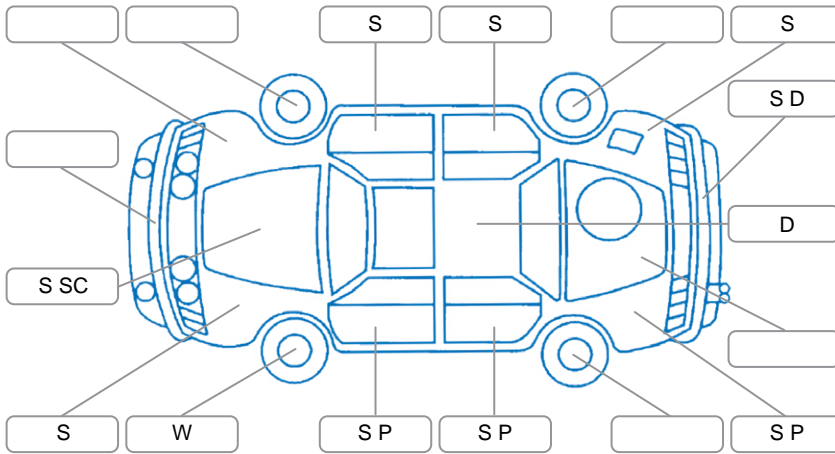

Report ID:	28,152,703	Version:	1
Created:	30 Apr 2026		

Make:	Nissan	Model:	Navara
Body Style:	Utility	Year:	2004
Rego No.:	GKR20	Rego Expiry:	13 Oct 2026
WoF Expiry:	11 Jul 2026	Odometer:	210,714 Kms
Good No.:	28152703	VIN:	JN1CPGD22A0011746
Next Service:	220,000	Service History:	Yes

Key
 S = Scratch R = Rust C = Crack * = Decals W = Significant scuffs
 D = Dent PT = Paint defect P = Pin dent SC = Stone Chips

Note: some defects and blemishes may not be displayed in the diagram

Body Inspection Comments

- Canopy lock don't work
- Chip on windscreen

Conditions During Body Inspection

Under Carriage and Under Bonnet Inspection Comments

- RWD
- Engine oil seepage
- Underbody surface rust and other related components (inspection advised)
- Both front ball joint worn