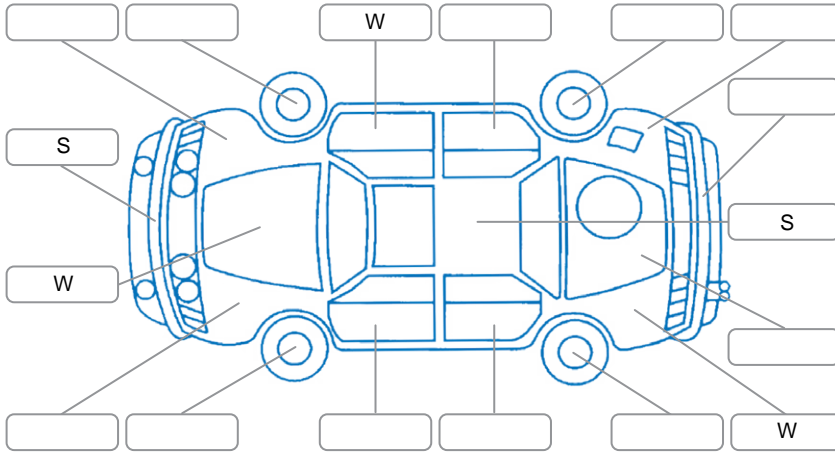

Report ID:	28,152,682	Version:	2
Created:	13 Jun 2026		

Make:	Toyota	Model:	Corolla
Body Style:	Wagon	Year:	2015
Rego No.:		Rego Expiry:	
WoF Expiry:	25 May 2027	Odometer:	119,245 Kms
Good No.:	28152682	VIN:	7AT0H607X26114169
Next Service:	129,200 Kms	Service History:	No

Key

S = Scratch R = Rust C = Crack * = Decals W = Significant scuffs
 D = Dent PT = Paint defect P = Pin dent SC = Stone Chips

Note: some defects and blemishes may not be displayed in the diagram

Body Inspection Comments