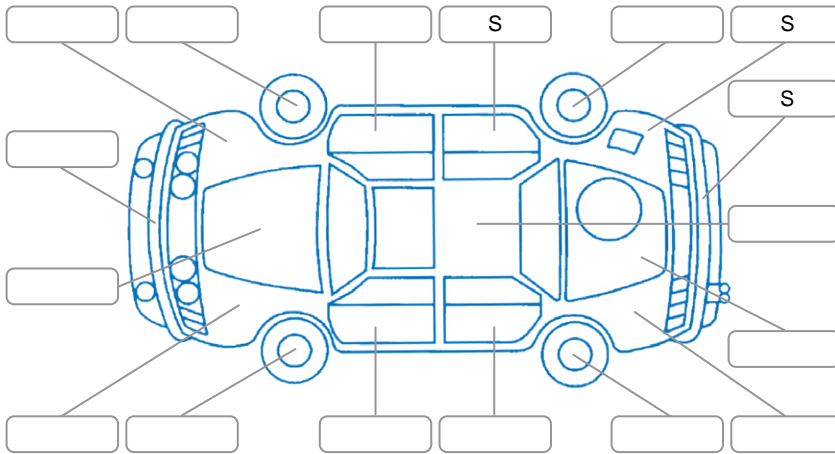

Report ID:	28,152,611	Version:	2
Created:	03 Jun 2026		

Make:	Nissan	Model:	Note
Body Style:	Hatchback	Year:	2019
Rego No.:		Rego Expiry:	
WoF Expiry:	25 May 2027	Odometer:	41,894 Kms
Good No.:	28152611	VIN:	7AT0DH79X26256548
Next Service:	51886	Service History:	No

**Key**  
 S = Scratch    R = Rust    C = Crack    \* = Decals    W = Significant scuffs  
 D = Dent    PT = Paint defect    P = Pin dent    SC = Stone Chips

Note: some defects and blemishes may not be displayed in the diagram