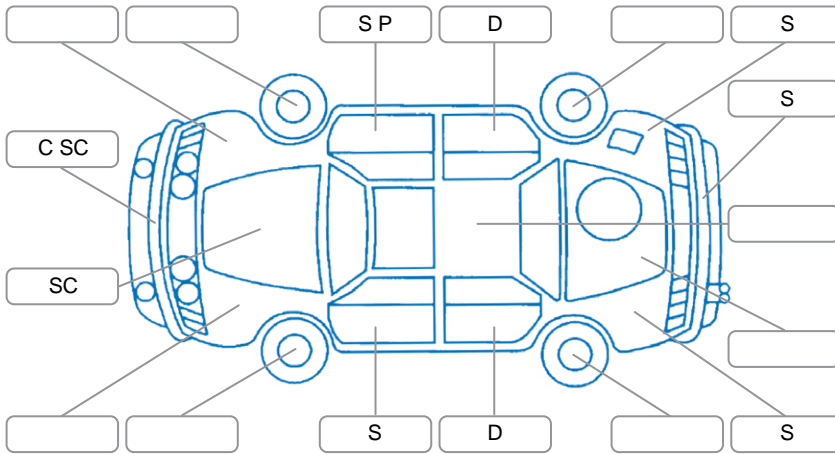

Report ID:	28,152,465	Version:	3
Created:	18 May 2026		

Make:	Toyota	Model:	Rav4
Body Style:	SUV	Year:	2022
Rego No.:	PJT104	Rego Expiry:	24 Jul 2026
WoF Expiry:	01 Jun 2027	Odometer:	132,780 Kms
Good No.:	28152465	VIN:	JTMBW3FV10D151191
Next Service:	134000	Service History:	Yes

Key
 S = Scratch R = Rust C = Crack * = Decals W = Significant scuffs
 D = Dent PT = Paint defect P = Pin dent SC = Stone Chips

Note: some defects and blemishes may not be displayed in the diagram

Body Inspection Comments

cargo area after market holes

Conditions During Body Inspection

Dry

Under Carriage and Under Bonnet Inspection Comments

4WD

Interior Comments

Seats:	Good
Carpets:	Good
Panels:	Good
Dashboard:	Good

General Comments