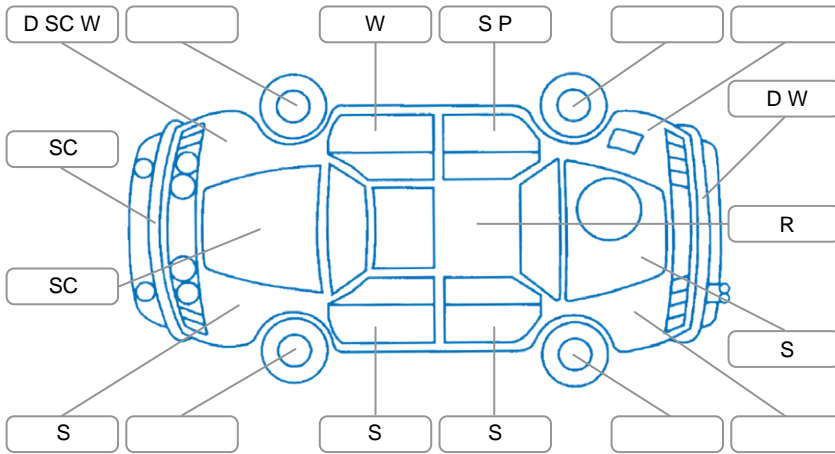

Report ID:	28,152,364	Version:	1
Created:	02 May 2026		

Make:	Mitsubishi	Model:	Triton
Body Style:	Utility	Year:	2021
Rego No.:	NJF95	Rego Expiry:	22 Mar 2027
WoF Expiry:	10 Mar 2027	Odometer:	126,000 Kms
Good No.:	28152364	VIN:	MMAJLKL10MH013420
Next Service:	134000	Service History:	Yes

Key

S = Scratch R = Rust C = Crack * = Decals W = Significant scuffs
 D = Dent PT = Paint defect P = Pin dent SC = Stone Chips

Note: some defects and blemishes may not be displayed in the diagram

Body Inspection Comments