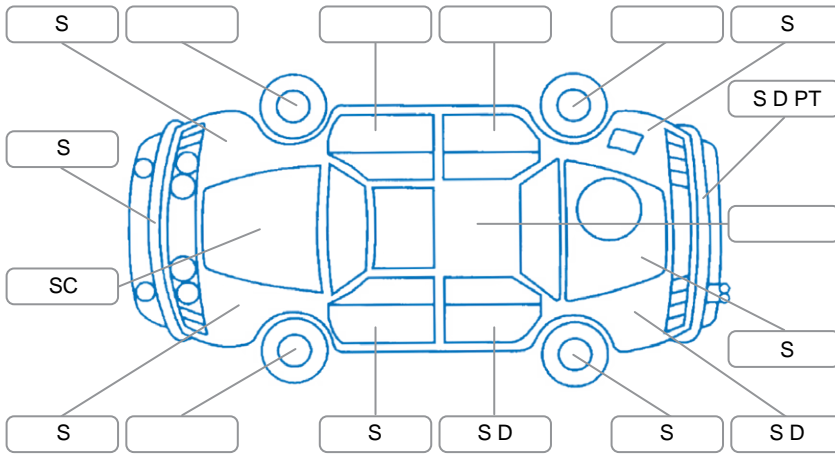

Report ID:	28,152,317	Version:	2
Created:	21 May 2026		

Make:	Lexus	Model:	CT200H
Body Style:	Hatchback	Year:	2013
Rego No.:	QYC40	Rego Expiry:	15 Aug 2026
WoF Expiry:	03 Jun 2027	Odometer:	103,378 Kms
Good No.:	28152317	VIN:	7AT0B010X23154276
Next Service:	113000km	Service History:	No

**Key**

S = Scratch    R = Rust    C = Crack    \* = Decals    W = Significant scuffs  
 D = Dent    PT = Paint defect    P = Pin dent    SC = Stone Chips

Note: some defects and blemishes may not be displayed in the diagram