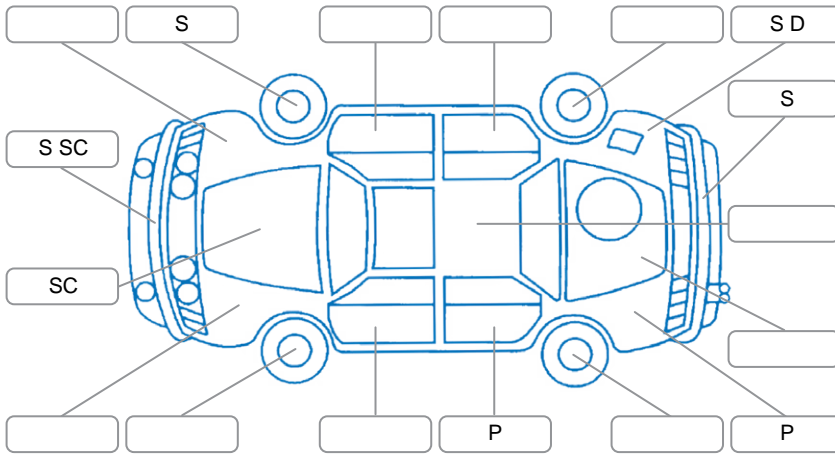

Report ID:	28,152,289	Version:	1
Created:	01 May 2026		

Make:	Suzuki	Model:	Swift
Body Style:	Hatchback	Year:	2010
Rego No.:	NHW449	Rego Expiry:	07 Sep 2026
WoF Expiry:	10 Apr 2027	Odometer:	115,738 Kms
Good No.:	28152289	VIN:	7AT0GK0CX21251631
Next Service:	125700	Service History:	No

Key
 S = Scratch R = Rust C = Crack * = Decals W = Significant scuffs
 D = Dent PT = Paint defect P = Pin dent SC = Stone Chips

Note: some defects and blemishes may not be displayed in the diagram

Body Inspection Comments

Conditions During Body Inspection: Dry

Under Carriage and Under Bonnet Inspection Comments

Interior Comments

Seats:	Good
Carpets:	Average
Panels:	Good
Dashboard:	Good

General Comments

Road Conditions During Test Drive	Dry	
Engine Timing Mechanism	Timing Chain	
Evidence of Cam Belt Replacement	<input type="checkbox"/> Yes <input type="checkbox"/> No	Kms
Inspected by:	Chris Buckley	
Published by:	Jeremy Hutchings	
Inspection Date:	30 Apr 2026	