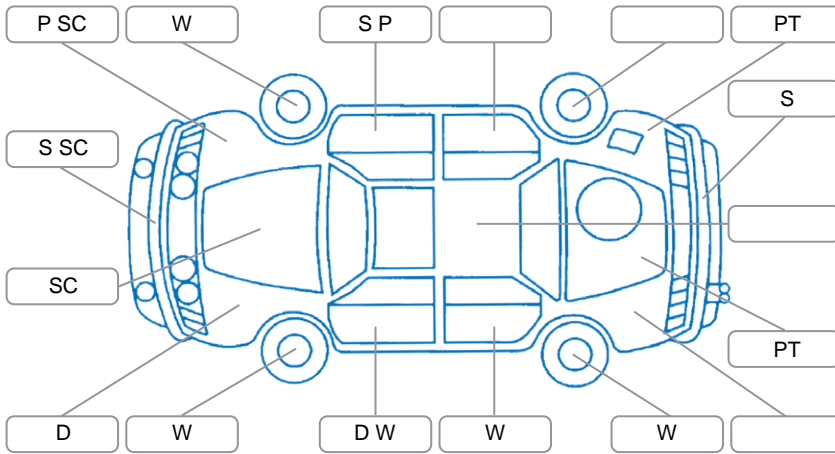

Report ID:	28,152,262	Version:	1
Created:	14 May 2026		

Make:	Hyundai	Model:	Santa FE
Body Style:	SUV	Year:	2016
Rego No.:	JWR191	Rego Expiry:	27 Jun 2026
WoF Expiry:	25 May 2027	Odometer:	102,929 Kms
Good No.:	28152262	VIN:	KMHSU81XSGU672931
Next Service:	112,928kms	Service History:	No

**Key**  
 S = Scratch    R = Rust    C = Crack    \* = Decals    W = Significant scuffs  
 D = Dent    PT = Paint defect    P = Pin dent    SC = Stone Chips

Note: some defects and blemishes may not be displayed in the diagram