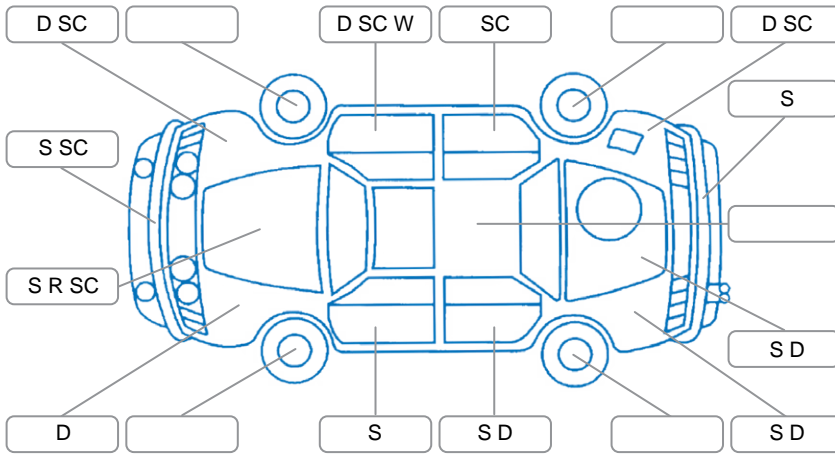

Report ID:	28,152,068	Version:	1
Created:	03 May 2026		

Make:	Mercedes-Benz	Model:	Sprinter
Body Style:	Minibus	Year:	2019
Rego No.:	MNW261	Rego Expiry:	20 Feb 2027
WoF Expiry:	03 May 2026	Odometer:	83,626 Kms
Good No.:	28152068	VIN:	WDB9076572P148747
Next Service:	101724	Service History:	Yes

Key

S = Scratch R = Rust C = Crack * = Decals W = Significant scuffs
 D = Dent PT = Paint defect P = Pin dent SC = Stone Chips

Note: some defects and blemishes may not be displayed in the diagram

Body Inspection Comments