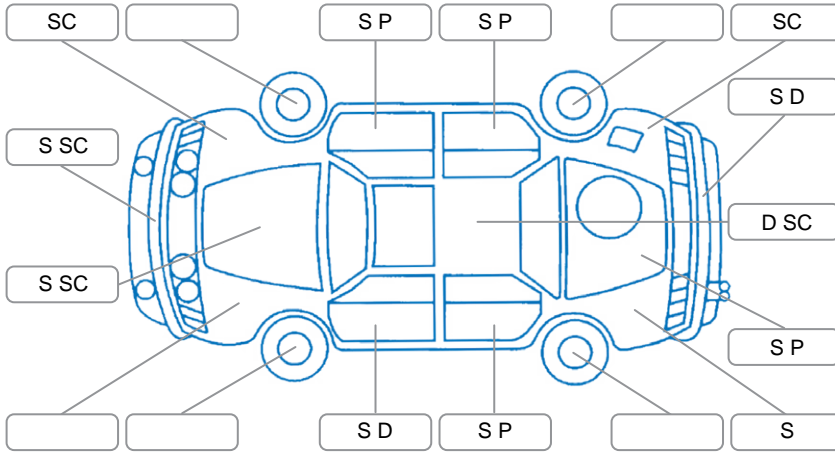

Report ID:	28,151,996	Version:	1
Created:	01 May 2026		

Make:	Ford	Model:	Ranger
Body Style:	Utility	Year:	2013
Rego No.:	HDZ608	Rego Expiry:	26 May 2026
WoF Expiry:	13 Feb 2027	Odometer:	177,705 Kms
Good No.:	28151996	VIN:	MNAUMFF50DW209184
Next Service:	183600	Service History:	No

Key

S = Scratch R = Rust C = Crack * = Decals W = Significant scuffs
 D = Dent PT = Paint defect P = Pin dent SC = Stone Chips

Note: some defects and blemishes may not be displayed in the diagram

Body Inspection Comments