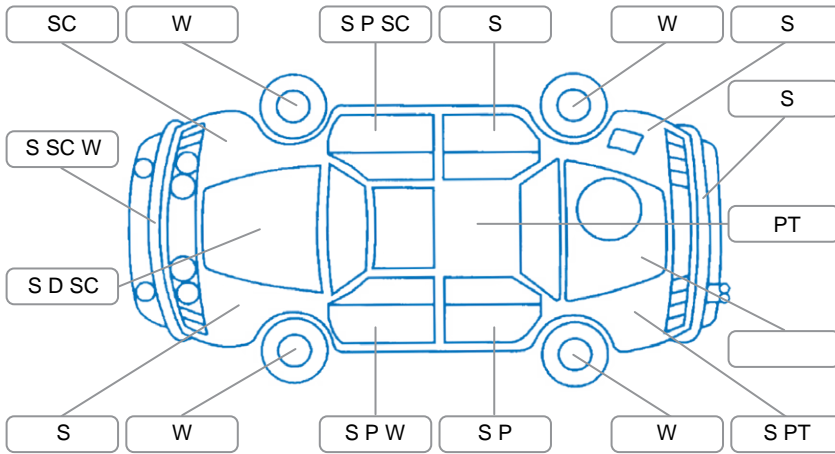

Report ID:	28,151,977	Version:	1
Created:	05 May 2026		

Make:	Volvo	Model:	XC90
Body Style:	SUV	Year:	2012
Rego No.:	RTC245	Rego Expiry:	29 Apr 2026
WoF Expiry:	18 May 2027	Odometer:	114,592 Kms
Good No.:	28151977	VIN:	YV1CT3056D1658305
Next Service:	125,000 Kms	Service History:	Yes

**Key**  
 S = Scratch    R = Rust    C = Crack    \* = Decals    W = Significant scuffs  
 D = Dent    PT = Paint defect    P = Pin dent    SC = Stone Chips

Note: some defects and blemishes may not be displayed in the diagram