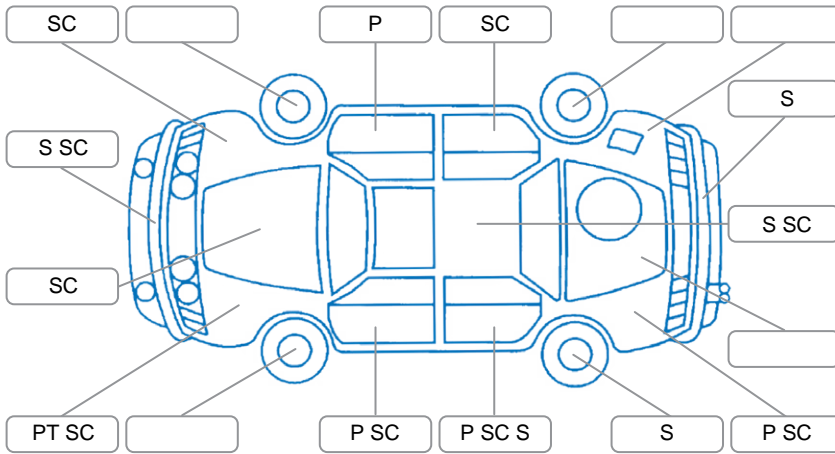

Report ID:	28,151,954	Version:	5
Created:	05 May 2026		

Make:	Suzuki	Model:	Baleno
Body Style:	Hatchback	Year:	2017
Rego No.:	QYT371	Rego Expiry:	28 Sep 2026
WoF Expiry:	18 Dec 2026	Odometer:	88,005 Kms
Good No.:	28151954	VIN:	MA3EWB52S00334958
Next Service:	98,018km	Service History:	No

**Key**  
 S = Scratch    R = Rust    C = Crack    \* = Decals    W = Significant scuffs  
 D = Dent    PT = Paint defect    P = Pin dent    SC = Stone Chips

Note: some defects and blemishes may not be displayed in the diagram