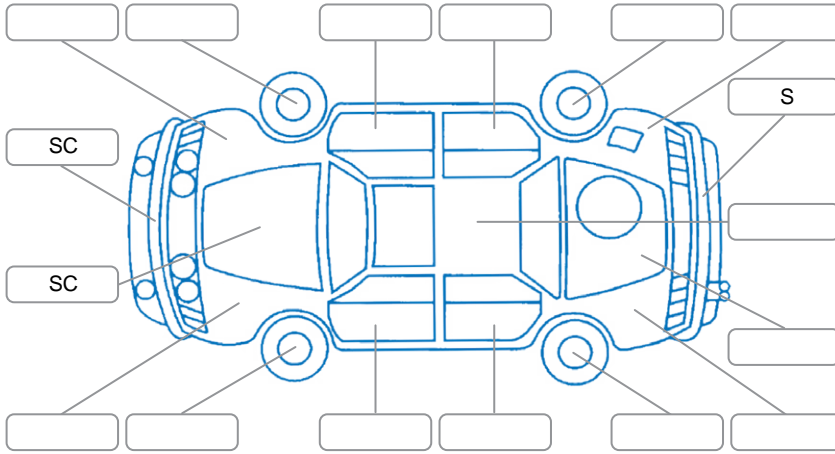

Report ID:	28,151,931	Version:	1
Created:	08 May 2026		

Make:	KIA	Model:	Sportage
Body Style:	SUV	Year:	2018
Rego No.:	LCQ53	Rego Expiry:	29 Oct 2026
WoF Expiry:	22 May 2027	Odometer:	187,200 Kms
Good No.:	28151931	VIN:	KNAPM81AMH7277209
Next Service:	197000	Service History:	No

Key

S = Scratch R = Rust C = Crack * = Decals W = Significant scuffs
 D = Dent PT = Paint defect P = Pin dent SC = Stone Chips

Note: some defects and blemishes may not be displayed in the diagram

Body Inspection Comments