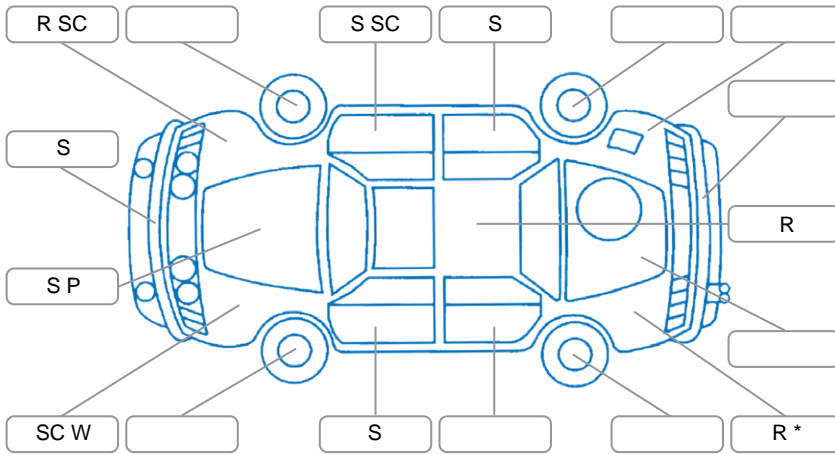

Report ID:	28,151,833	Version:	1
Created:	30 Apr 2026		

Make:	Chevrolet	Model:	VAN
Body Style:	Van	Year:	1994
Rego No.:	PFD403	Rego Expiry:	24 Jun 2026
WoF Expiry:	02 Aug 2026	Odometer:	103,527 Miles
Good No.:	28151833	VIN:	1GBEG25K5RF178833
Next Service:		Service History:	No

Key
 S = Scratch R = Rust C = Crack * = Decals W = Significant scuffs
 D = Dent PT = Paint defect P = Pin dent SC = Stone Chips

Note: some defects and blemishes may not be displayed in the diagram

Body Inspection Comments

Windscreen stone chip not in CVA
 Rust around windscreen edges

Conditions During Body Inspection Dry

Under Carriage and Under Bonnet Inspection Comments

Underbody rust
 Rusty subframe and suspension components
 Engine oil leak
 Rear differential leak