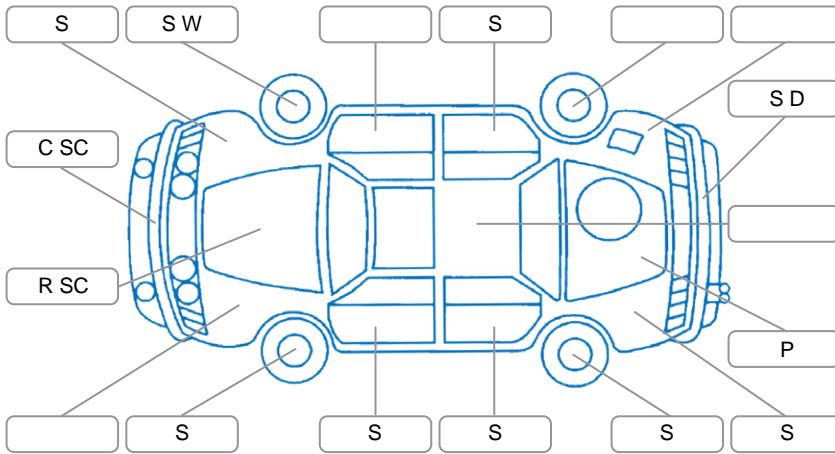

Report ID:	28,151,782	Version:	2
Created:	05 May 2026		

Make:	Hyundai	Model:	Santa FE
Body Style:	SUV	Year:	2017
Rego No.:	RDS386	Rego Expiry:	31 Aug 2026
WoF Expiry:	30 May 2026	Odometer:	128,940 Kms
Good No.:	28151782	VIN:	KMHSU81XSHU798506
Next Service:	131000	Service History:	Yes

Key
 S = Scratch R = Rust C = Crack * = Decals W = Significant scuffs
 D = Dent PT = Paint defect P = Pin dent SC = Stone Chips

Note: some defects and blemishes may not be displayed in the diagram

Body Inspection Comments

Both right and tailgate door seals torn ,left and right rear seat belt frayed and last row seat belt,windscreen crack outside cva,front bumper needs to refit,front bumper moulding damage,

Conditions During Body Inspection

Under Carriage and Under Bonnet Inspection Comments

Engine oil leak,left rear suspension leak,

Interior Comments

Seats:	driver seat worn,
Carpets:	Good
Panels:	Good
Dashboard:	Good

General Comments

Engine bay rattling when driving,