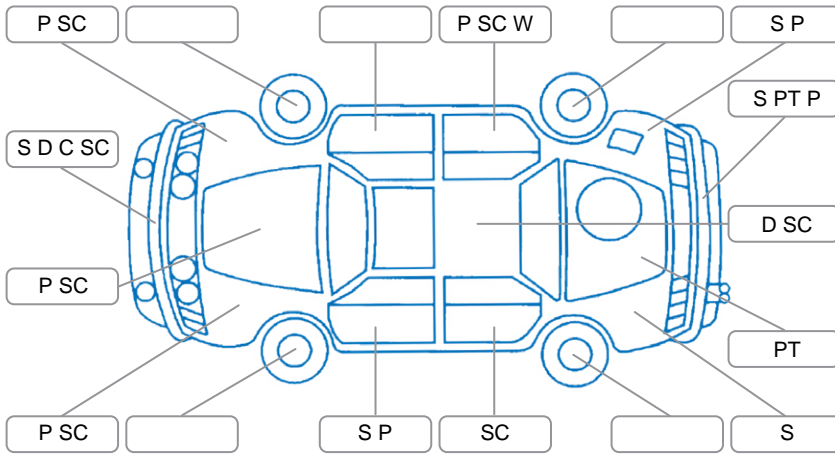

Report ID:	28,151,688	Version:	1
Created:	30 Apr 2026		

Make:	Toyota	Model:	Wish
Body Style:	Wagon	Year:	2007
Rego No.:	LYL462	Rego Expiry:	13 Dec 2026
WoF Expiry:	26 Sep 2026	Odometer:	197,823 Kms
Good No.:	28151688	VIN:	7AT0H64BX18359682
Next Service:	205,000kms	Service History:	No

Key
 S = Scratch R = Rust C = Crack * = Decals W = Significant scuffs
 D = Dent PT = Paint defect P = Pin dent SC = Stone Chips

Note: some defects and blemishes may not be displayed in the diagram

Body Inspection Comments

- Aerial broken.
- Poor fitting rear bumper.
- Window sill rubbers split.
- Minor hail dents on roof.

Conditions During Body Inspection: Dry

Under Carriage and Under Bonnet Inspection Comments

- Engine & transmission oil leaks.
- Left inner CV boot split.

Interior Comments

Seats:	Average
Carpets:	Average
Panels:	Average
Dashboard:	Poor fitting & cracked dash surround.

General Comments

7 seater people moving wagon.

Road Conditions During Test Drive	Dry		
Engine Timing Mechanism	Timing Chain		
Evidence of Cam Belt Replacement	<input type="checkbox"/> Yes	<input type="checkbox"/> No	Kms
Inspected by:	Daryll Timms		
Published by:	Daryll Timms		
Inspection Date:	30 Apr 2026		