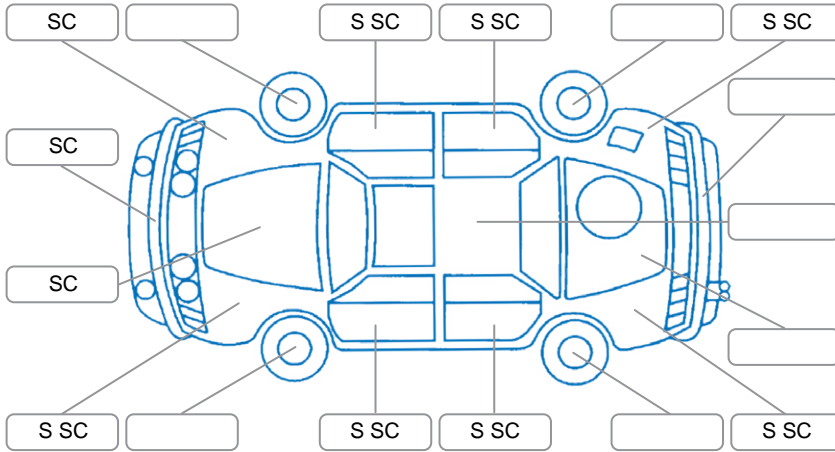

Report ID:	28,151,500	Version:	1
Created:	30 Apr 2026		

Make:	Holden	Model:	Trax
Body Style:	SUV	Year:	2017
Rego No.:	KWZ382	Rego Expiry:	08 Jun 2026
WoF Expiry:	04 Sep 2026	Odometer:	104,609 Kms
Good No.:	28151500	VIN:	KL3BA7689HB186909
Next Service:	105000	Service History:	No

Key

S = Scratch R = Rust C = Crack * = Decals W = Significant scuffs
 D = Dent PT = Paint defect P = Pin dent SC = Stone Chips

Note: some defects and blemishes may not be displayed in the diagram

Body Inspection Comments

Engine check light on

Conditions During Body Inspection

Dry

Under Carriage and Under Bonnet Inspection Comments

2wd/engine oil leak/

Interior Comments

Seats:	Average
Carpets:	Average
Panels:	Average
Dashboard:	Average