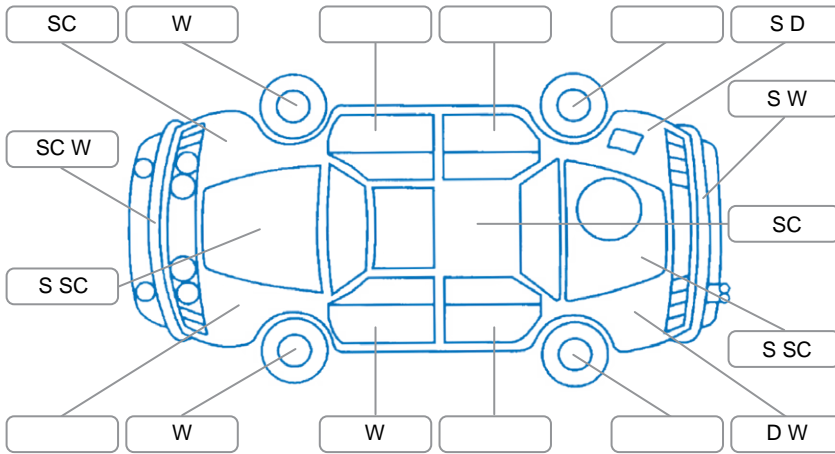

Key

S = Scratch R = Rust C = Crack * = Decals W = Significant scuffs
 D = Dent PT = Paint defect P = Pin dent SC = Stone Chips

Note: some defects and blemishes may not be displayed in the diagram

Body Inspection Comments

Panels: Good

Dashboard: Good

General Comments

Road Conditions During Test Drive

Dry

Engine Timing Mechanism

Timing Chain

Evidence of Cam Belt Replacement