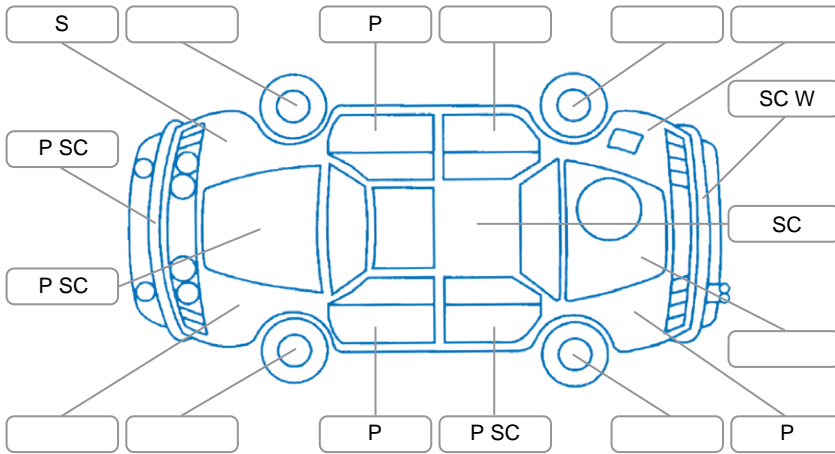

Report ID:	28,151,441	Version:	1
Created:	30 Apr 2026		

Make:	Holden	Model:	Captiva 7
Body Style:	SUV	Year:	2016
Rego No.:	JRE475	Rego Expiry:	14 Jul 2026
WoF Expiry:	29 Jul 2026	Odometer:	221,283 Kms
Good No.:	28151441	VIN:	KL3CD2669GB510655
Next Service:	231230	Service History:	Yes

**Key**

S = Scratch    R = Rust    C = Crack    \* = Decals    W = Significant scuffs  
 D = Dent    PT = Paint defect    P = Pin dent    SC = Stone Chips

Note: some defects and blemishes may not be displayed in the diagram