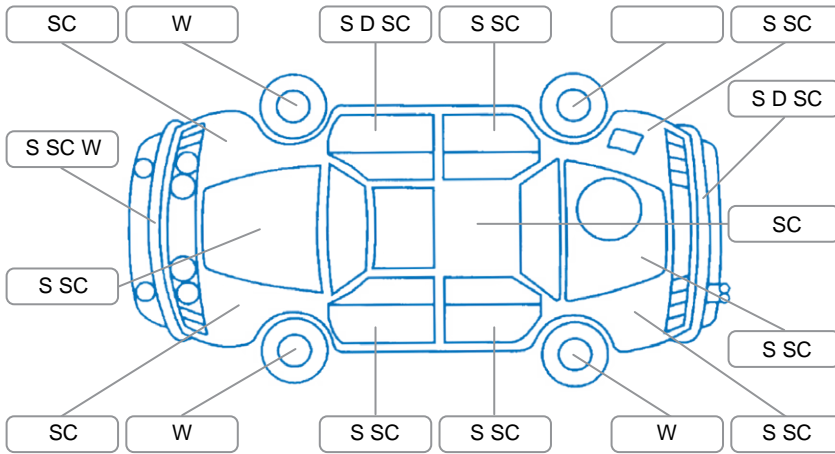

Report ID:	28,151,439	Version:	1
Created:	06 May 2026		

Make:	Ford	Model:	Falcon
Body Style:	Sedan	Year:	2013
Rego No.:	GYG317	Rego Expiry:	30 Sep 2026
WoF Expiry:	29 May 2026	Odometer:	245,486 Kms
Good No.:	28151439	VIN:	6FPAAAJGSWCT21485
Next Service:		Service History:	No

**Key**  
 S = Scratch    R = Rust    C = Crack    \* = Decals    W = Significant scuffs  
 D = Dent    PT = Paint defect    P = Pin dent    SC = Stone Chips

Note: some defects and blemishes may not be displayed in the diagram

### Under Carriage and Under Bonnet Inspection Comments

Exhaust leak no rear muffler  
 Leaking high pressure power steering hose.  
 Driveshaft centre bearing worn.  
 Driveshaft flange rubber split.