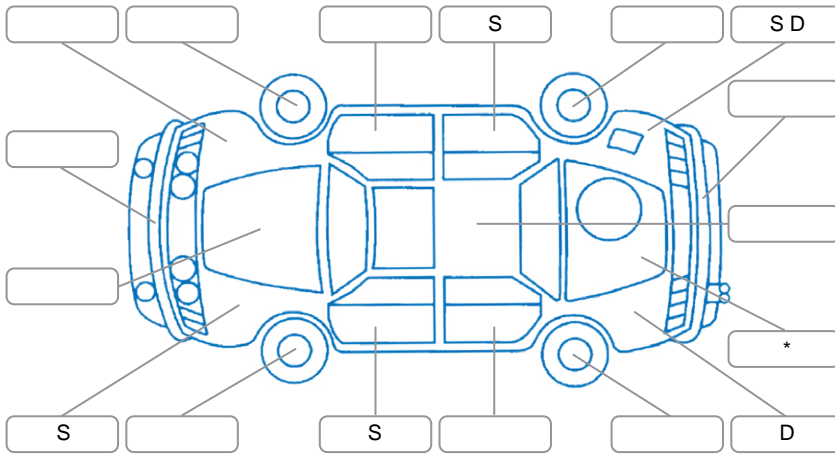

Report ID:	28,151,402	Version:	2
Created:	01 May 2026		

Make:	Mazda	Model:	Bt-50
Body Style:	Utility	Year:	2018
Rego No.:	LRG324	Rego Expiry:	24 Sep 2026
WoF Expiry:	08 May 2027	Odometer:	194,828 Kms
Good No.:	28151402	VIN:	MMOUR0YG100870299
Next Service:	199,306 kms	Service History:	No

Key
 S = Scratch R = Rust C = Crack * = Decals W = Significant scuffs
 D = Dent PT = Paint defect P = Pin dent SC = Stone Chips

Note: some defects and blemishes may not be displayed in the diagram

Body Inspection Comments

Underbody rust,

Conditions During Body Inspection

Wet

Under Carriage and Under Bonnet Inspection Comments

Interior Comments

Seats:	Average
Carpets:	Average
Panels:	Average
Dashboard:	Good

General Comments

Windscreen stone chip/cracked out cva, right side washer jet block,
 Passed fresh VTNZ WOF.