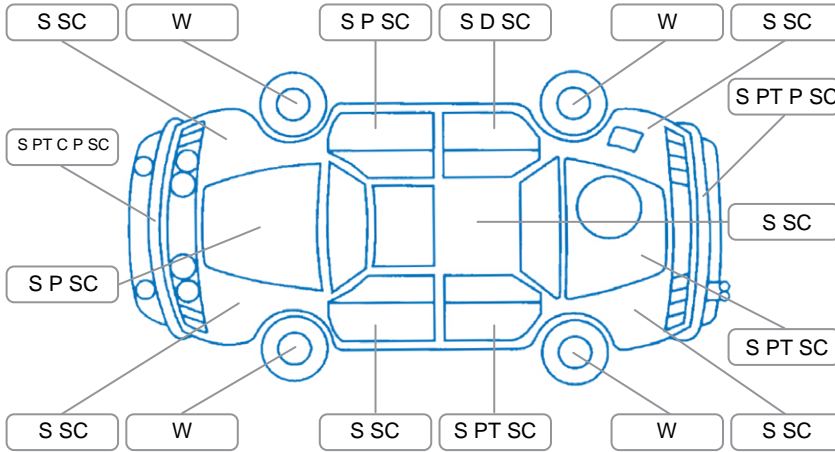

Report ID:	28,151,321	Version:	1
Created:	30 Apr 2026		

Make:	Toyota	Model:	Landcruiser Prado
Body Style:	SUV	Year:	2003
Rego No.:	BFM707	Rego Expiry:	16 Jun 2026
WoF Expiry:	30 Jan 2027	Odometer:	258,243 Kms
Good No.:	28151321	VIN:	JTEBU25J700005878
Next Service:	246400	Service History:	No

### Key

S = Scratch    R = Rust    C = Crack    \* = Decals    W = Significant scuffs  
 D = Dent    PT = Paint defect    P = Pin dent    SC = Stone Chips

Note: some defects and blemishes may not be displayed in the diagram

### Under Carriage and Under Bonnet Inspection Comments

Four wheel drive  
 Front left CV leaking