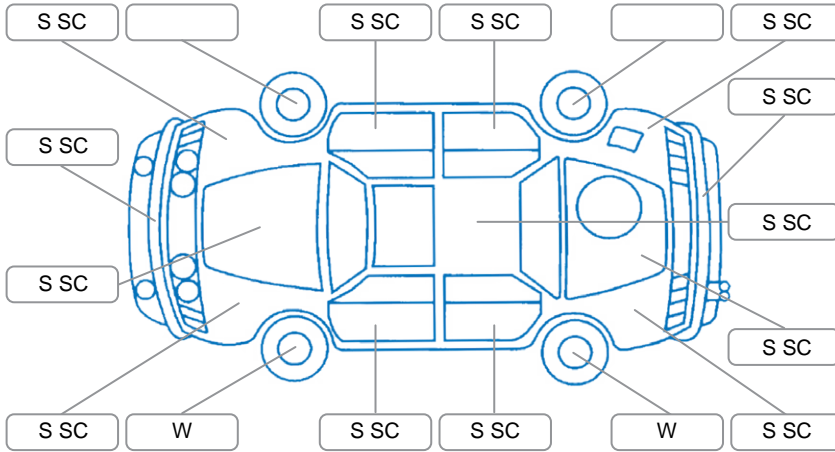

Key

S = Scratch R = Rust C = Crack * = Decals W = Significant scuffs
 D = Dent PT = Paint defect P = Pin dent SC = Stone Chips

Note: some defects and blemishes may not be displayed in the diagram

Body Inspection Comments

Minor stonechips on windscreen

Conditions During Body Inspection

Dry

Under Carriage and Under Bonnet Inspection Comments

Front wheel drive

Interior Comments

Seats:	Good
Carpets:	Good
Panels:	Good
Dashboard:	Good