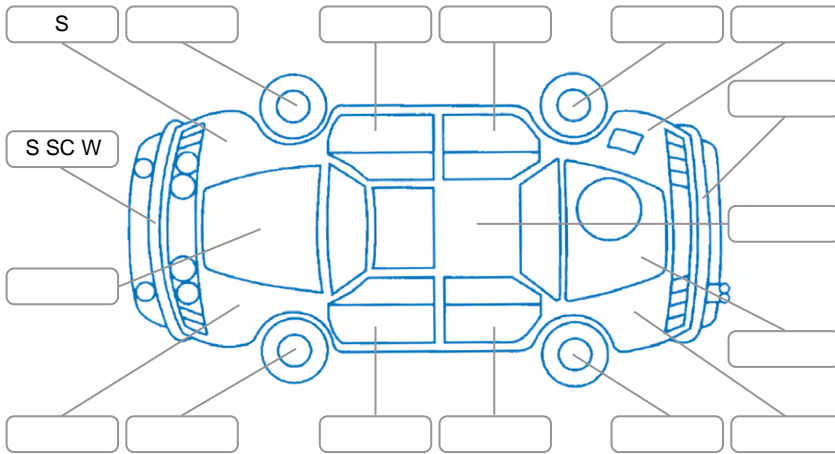

Report ID:	28,151,275	Version:	1
Created:	04 May 2026		

Make:	Nissan	Model:	Navara
Body Style:	Utility	Year:	2014
Rego No.:	RAY386	Rego Expiry:	12 Jun 2026
WoF Expiry:	14 Apr 2027	Odometer:	177,381 Kms
Good No.:	28151275	VIN:	MNTVCGD40A0601046
Next Service:	unknown	Service History:	No

**Key**  
 S = Scratch    R = Rust    C = Crack    \* = Decals    W = Significant scuffs  
 D = Dent    PT = Paint defect    P = Pin dent    SC = Stone Chips

Note: some defects and blemishes may not be displayed in the diagram