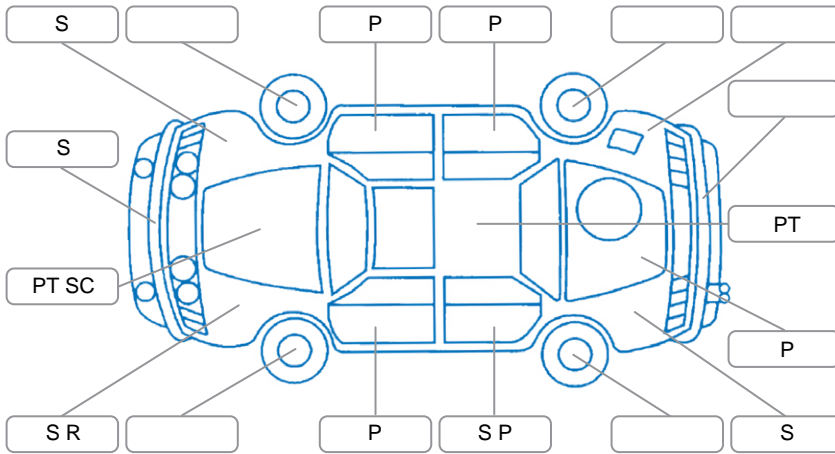

Report ID:	28,151,247	Version:	1
Created:	04 May 2026		

Make:	Ford	Model:	Ranger
Body Style:	Utility	Year:	2013
Rego No.:	QYC41	Rego Expiry:	17 Nov 2026
WoF Expiry:	25 Nov 2026	Odometer:	251,758 Kms
Good No.:	28151247	VIN:	MNAUMFF50DW231423
Next Service:	244976	Service History:	No

Key

S = Scratch R = Rust C = Crack * = Decals W = Significant scuffs
 D = Dent PT = Paint defect P = Pin dent SC = Stone Chips

Note: some defects and blemishes may not be displayed in the diagram

Body Inspection Comments

Windscreen stone chips
 Windscreen delaminating

Conditions During Body Inspection

Under Carriage and Under Bonnet Inspection Comments

Interior Comments

Seats:	Average
Carpets:	Average
Panels:	Average
Dashboard:	Average