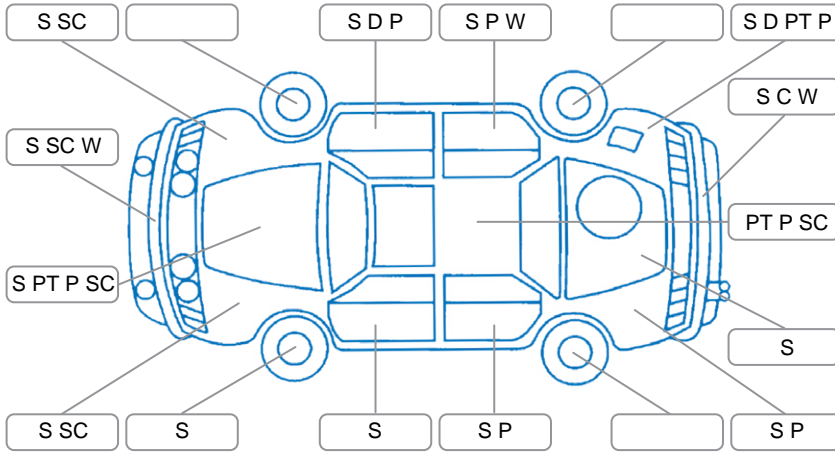

Report ID:	28,151,138	Version:	1
Created:	06 May 2026		

Make:	Mazda	Model:	Atenza
Body Style:	Wagon	Year:	2008
Rego No.:	LZZ222	Rego Expiry:	12 Aug 2026
WoF Expiry:	17 Jul 2026	Odometer:	194,894 Kms
Good No.:	28151138	VIN:	7AT0C139X18281993
Next Service:	200,300km's	Service History:	No

Key

S = Scratch R = Rust C = Crack * = Decals W = Significant scuffs
 D = Dent PT = Paint defect P = Pin dent SC = Stone Chips

Note: some defects and blemishes may not be displayed in the diagram

Body Inspection Comments

Deep scratches along left side sill cover.

Conditions During Body Inspection

Dry

Under Carriage and Under Bonnet Inspection Comments

Oil leak from engine.

Interior Comments

Seats:	Good
Carpets:	Average
Panels:	Average
Dashboard:	Average