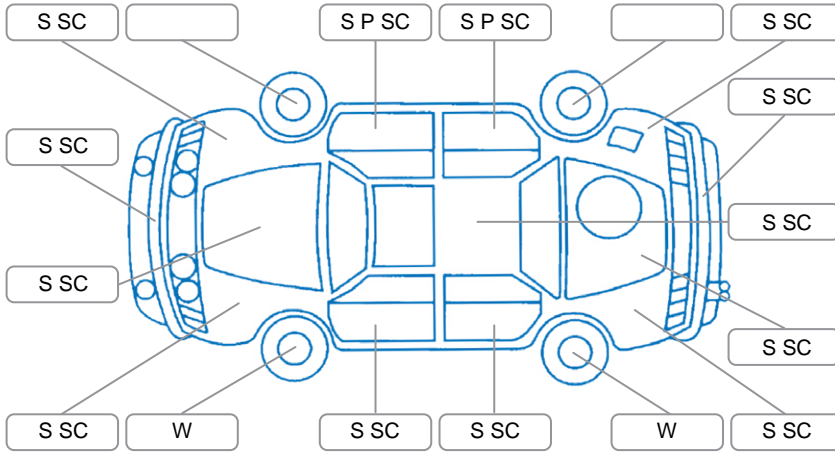

Report ID:	28,151,129	Version:	1
Created:	06 May 2026		

Make:	Mitsubishi	Model:	Lancer
Body Style:	Hatchback	Year:	2013
Rego No.:	HDD711	Rego Expiry:	31 Jul 2026
WoF Expiry:	19 May 2027	Odometer:	188,218 Kms
Good No.:	28151129	VIN:	JMFLTCX4AEU001132
Next Service:	198218	Service History:	No

Key

S = Scratch R = Rust C = Crack * = Decals W = Significant scuffs
 D = Dent PT = Paint defect P = Pin dent SC = Stone Chips

Note: some defects and blemishes may not be displayed in the diagram

Body Inspection Comments

Minor stonechips on windscreen

Conditions During Body Inspection

Dry

Under Carriage and Under Bonnet Inspection Comments

Front wheel drive

Interior Comments

Seats:	Good
Carpets:	Good
Panels:	Good
Dashboard:	Good