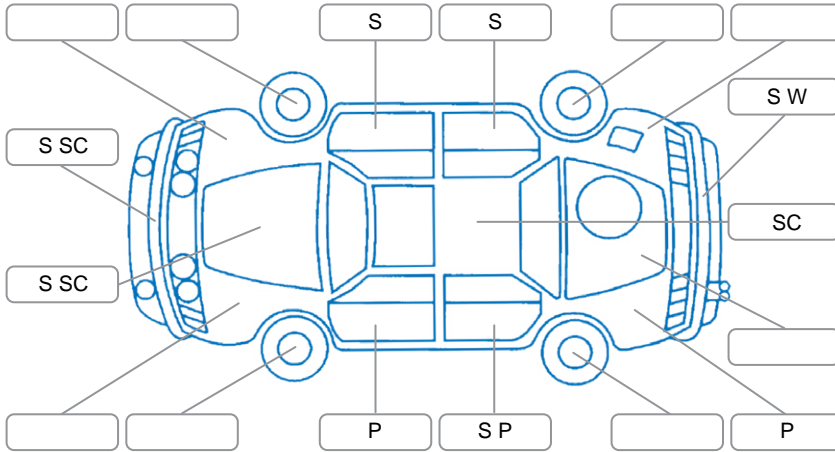

Report ID:	28,151,070	Version:	2
Created:	13 May 2026		

Make:	Holden	Model:	Captiva 7
Body Style:	SUV	Year:	2018
Rego No.:	LMP615	Rego Expiry:	19 Oct 2026
WoF Expiry:	18 Dec 2026	Odometer:	141,977 Kms
Good No.:	28151070	VIN:	KL3CD2669JB031211
Next Service:	152,000	Service History:	No

Key

S = Scratch R = Rust C = Crack * = Decals W = Significant scuffs
 D = Dent PT = Paint defect P = Pin dent SC = Stone Chips

Note: some defects and blemishes may not be displayed in the diagram

Body Inspection Comments

Conditions During Body Inspection: Dry

Under Carriage and Under Bonnet Inspection Comments

Interior Comments

Seats:	Good
Carpets:	Good
Panels:	Good
Dashboard:	Good

General Comments

1x key fob NW

Road Conditions During Test Drive	Dry		
Engine Timing Mechanism	Timing Chain		
Evidence of Cam Belt Replacement	<input type="checkbox"/> Yes	<input type="checkbox"/> No	Kms
Inspected by:	Robert Rankin		
Published by:	Laura Iovine		
Inspection Date:	30 Apr 2026		