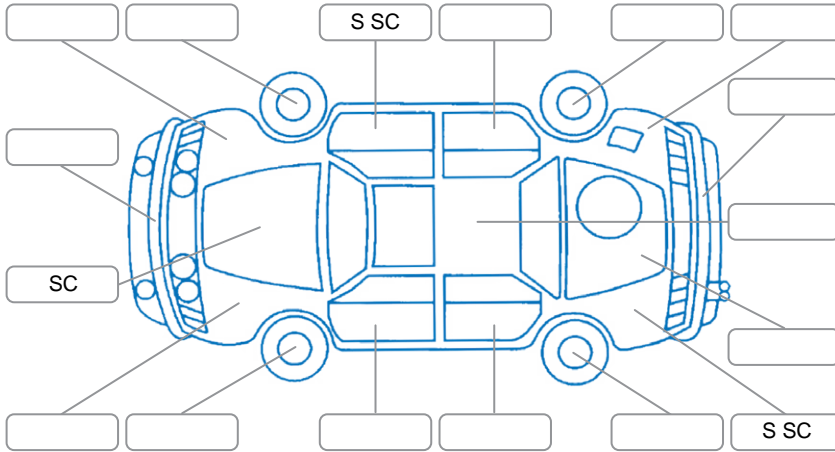

Report ID:	28,150,976	Version:	1
Created:	30 Apr 2026		

Make:	Toyota	Model:	Aqua
Body Style:	Hatchback	Year:	2013
Rego No.:	REB132	Rego Expiry:	21 Oct 2026
WoF Expiry:	17 Sep 2026	Odometer:	144,274 Kms
Good No.:	28150976	VIN:	7AT0H65YX24189898
Next Service:	152000	Service History:	No

Key
 S = Scratch R = Rust C = Crack * = Decals W = Significant scuffs
 D = Dent PT = Paint defect P = Pin dent SC = Stone Chips

Note: some defects and blemishes may not be displayed in the diagram

Body Inspection Comments