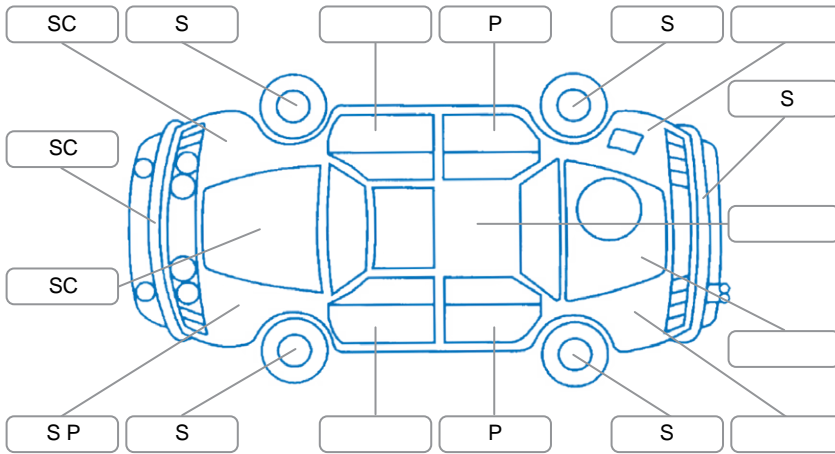

Report ID:	28,150,969	Version:	3
Created:	04 May 2026		

Make:	Ford	Model:	Falcon
Body Style:	Sedan	Year:	2013
Rego No.:	GWR694	Rego Expiry:	04 Jun 2026
WoF Expiry:	07 Apr 2027	Odometer:	227,565 Kms
Good No.:	28150969	VIN:	6FPAAAJGSWDM27226
Next Service:	277,569kms	Service History:	No

Key
 S = Scratch R = Rust C = Crack * = Decals W = Significant scuffs
 D = Dent PT = Paint defect P = Pin dent SC = Stone Chips

Note: some defects and blemishes may not be displayed in the diagram

Body Inspection Comments

General Comments

Drivers interior door handle broken.

Road Conditions During Test Drive	Dry
Engine Timing Mechanism	Timing Chain
Evidence of Cam Belt Replacement	<input type="checkbox"/> Yes <input type="checkbox"/> No Kms
Inspected by:	LukaAjitvan Woerden
Published by:	Cody O'Neill
Inspection Date:	29 Apr 2026