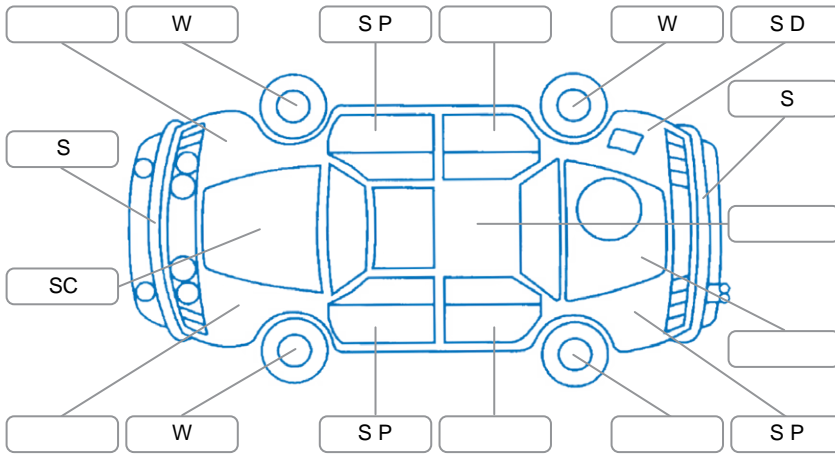

Key

S = Scratch R = Rust C = Crack * = Decals W = Significant scuffs
 D = Dent PT = Paint defect P = Pin dent SC = Stone Chips

Note: some defects and blemishes may not be displayed in the diagram

Body Inspection Comments

Wiper arms rusted
 Extensive underbody corrosion

Conditions During Body Inspection

Under Carriage and Under Bonnet Inspection Comments

Interior Comments

Seats:	Good
Carpets:	Good
Panels:	Good
Dashboard:	Good