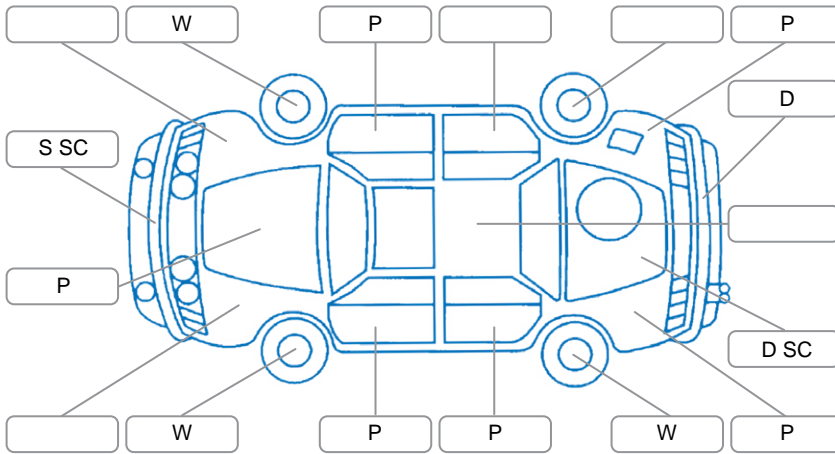

Report ID:	28,150,813	Version:	3
Created:	02 May 2026		

Make:	Toyota	Model:	Hiace
Body Style:	Van	Year:	1994
Rego No.:	EFE633	Rego Expiry:	29 Jun 2026
WoF Expiry:	29 May 2026	Odometer:	382,785 Kms
Good No.:	28150813	VIN:	7A8H60F0707003341
Next Service:	390,000	Service History:	No

Key
 S = Scratch R = Rust C = Crack * = Decals W = Significant scuffs
 D = Dent PT = Paint defect P = Pin dent SC = Stone Chips

Note: some defects and blemishes may not be displayed in the diagram

Body Inspection Comments

- Both front indicators cracked
- Right headlight crack
- Rear tailgate crack
- Left B pillar pin dent

Conditions During Body Inspection: Dry

Under Carriage and Under Bonnet Inspection Comments

- Underbody rust
- Oil leak (Requires further investigation)
- Spare wheel missing