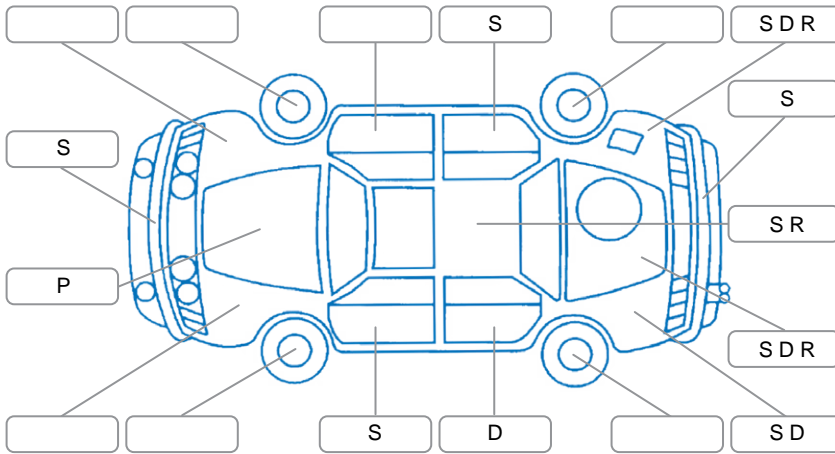

Report ID:	28,150,799	Version:	1
Created:	29 Apr 2026		

Make:	Nissan	Model:	NV350
Body Style:	Van	Year:	2017
Rego No.:	PUA574	Rego Expiry:	05 Sep 2026
WoF Expiry:	20 Aug 2026	Odometer:	238,037 Kms
Good No.:	28150799	VIN:	7AT0DH8RX23044638
Next Service:	227,600 kms	Service History:	No

Key

S = Scratch R = Rust C = Crack * = Decals W = Significant scuffs
 D = Dent PT = Paint defect P = Pin dent SC = Stone Chips

Note: some defects and blemishes may not be displayed in the diagram

Body Inspection Comments

Tail gate body seal torn, underneath plastic cover torn,

Conditions During Body Inspection

Dry

Under Carriage and Under Bonnet Inspection Comments

Interior Comments

Seats:	Average
Carpets:	Average
Panels:	Average
Dashboard:	Average