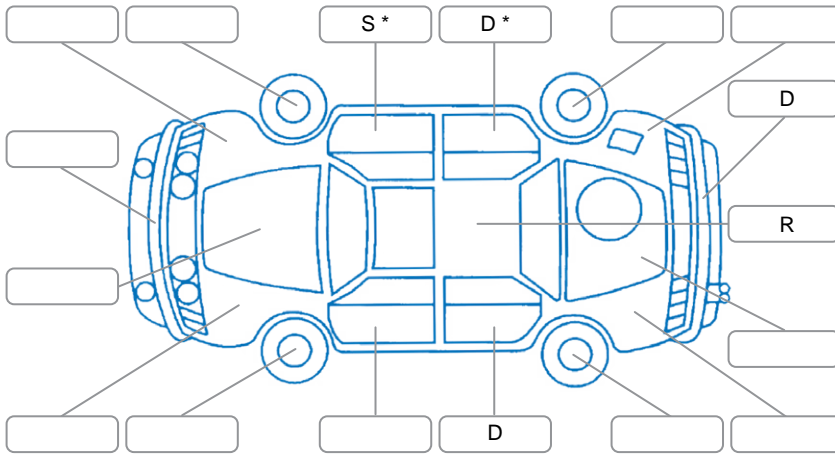

Report ID:	28,150,694	Version:	2
Created:	20 May 2026		

Make:	Toyota	Model:	Corolla
Body Style:	Wagon	Year:	2020
Rego No.:	MYK486	Rego Expiry:	13 Jan 2027
WoF Expiry:	27 May 2027	Odometer:	28,073 Kms
Good No.:	28150694	VIN:	JTDZPAAE10J099943
Next Service:	38,000 kms	Service History:	Yes

**Key**  
 S = Scratch    R = Rust    C = Crack    \* = Decals    W = Significant scuffs  
 D = Dent    PT = Paint defect    P = Pin dent    SC = Stone Chips

Note: some defects and blemishes may not be displayed in the diagram