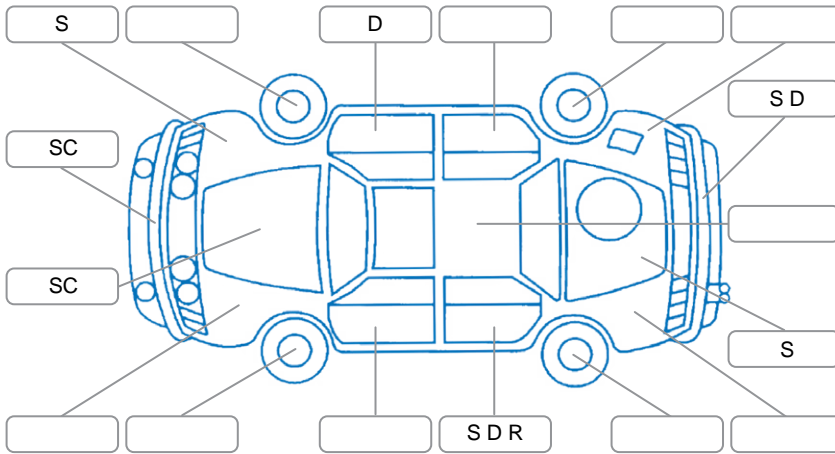

Report ID:	28,150,660	Version:	1
Created:	15 May 2026		

Make:	Toyota	Model:	Hiace
Body Style:	Minibus	Year:	2013
Rego No.:	PRT72	Rego Expiry:	23 Jul 2026
WoF Expiry:	01 Apr 2027	Odometer:	141,881 Kms
Good No.:	28150660	VIN:	7AT0H60FX22011154
Next Service:	151802	Service History:	Yes

Key

S = Scratch R = Rust C = Crack * = Decals W = Significant scuffs
 D = Dent PT = Paint defect P = Pin dent SC = Stone Chips

Note: some defects and blemishes may not be displayed in the diagram

Body Inspection Comments