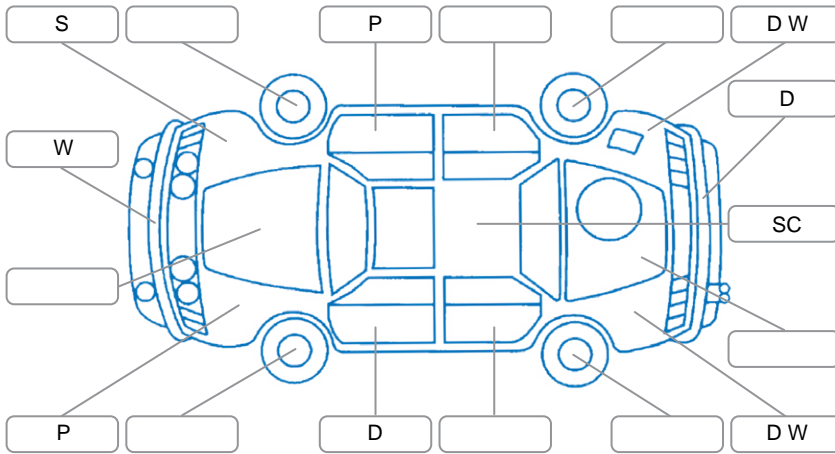

Report ID:	28,150,639	Version:	1
Created:	15 May 2026		

Make:	Holden	Model:	UTE
Body Style:	Utility	Year:	2007
Rego No.:	DZQ303	Rego Expiry:	30 Apr 2026
WoF Expiry:	28 May 2027	Odometer:	182,086 Kms
Good No.:	28150639	VIN:	6G1ZK42756L950747
Next Service:	195000	Service History:	Yes

**Key**  
 S = Scratch    R = Rust    C = Crack    \* = Decals    W = Significant scuffs  
 D = Dent    PT = Paint defect    P = Pin dent    SC = Stone Chips

Note: some defects and blemishes may not be displayed in the diagram