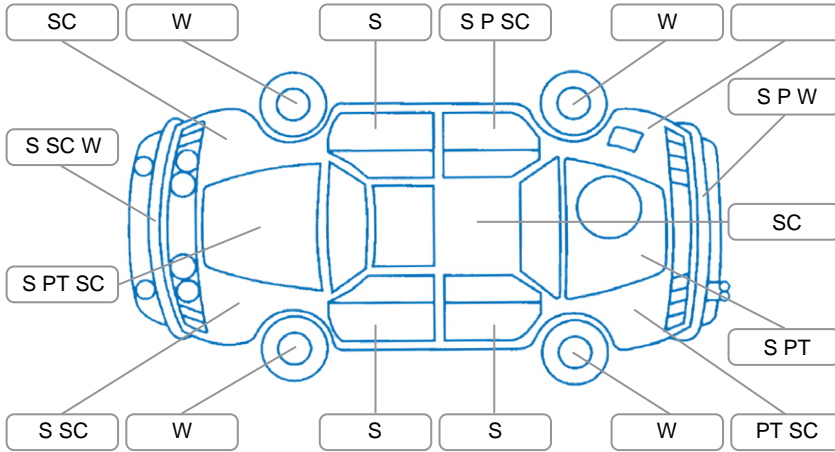

Report ID:	28,150,558	Version:	2
Created:	13 May 2026		

Make:	Hyundai	Model:	Santa FE
Body Style:	SUV	Year:	2017
Rego No.:	KPG215	Rego Expiry:	01 Dec 2026
WoF Expiry:	25 May 2027	Odometer:	230,419 Kms
Good No.:	28150558	VIN:	KMHSU81XSHU751103
Next Service:	239,500 Kms	Service History:	Yes

Key

S = Scratch R = Rust C = Crack * = Decals W = Significant scuffs
 D = Dent PT = Paint defect P = Pin dent SC = Stone Chips

Note: some defects and blemishes may not be displayed in the diagram

Body Inspection Comments

Paint slightly peeling off bonnet

Conditions During Body Inspection

Dry

Under Carriage and Under Bonnet Inspection Comments

All-wheel drive

Interior Comments

Seats:	Average
Carpets:	Good
Panels:	Good
Dashboard:	Good