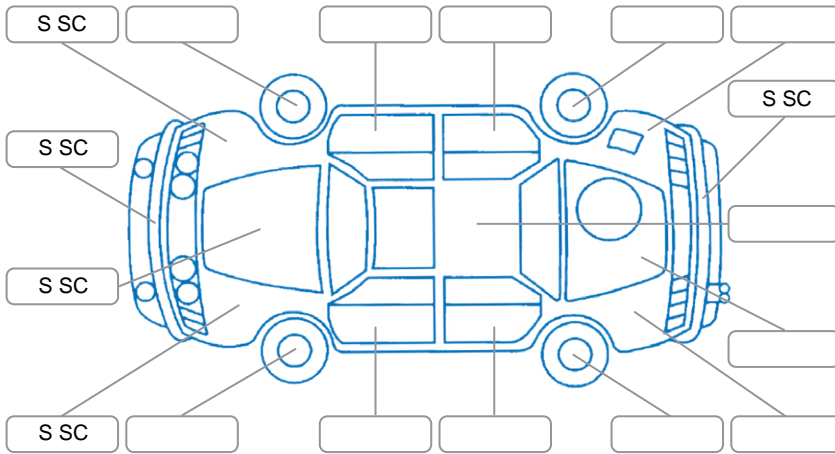

Report ID:	28,150,383	Version:	2
Created:	15 May 2026		

Make:	Lexus	Model:	CT200H
Body Style:	Hatchback	Year:	2011
Rego No.:	RSB313	Rego Expiry:	05 Nov 2026
WoF Expiry:	23 Apr 2027	Odometer:	157,695 Kms
Good No.:	28150383	VIN:	7AT0B010X22011768
Next Service:	171,000	Service History:	Yes

Key
 S = Scratch R = Rust C = Crack * = Decals W = Significant scuffs
 D = Dent PT = Paint defect P = Pin dent SC = Stone Chips

Note: some defects and blemishes may not be displayed in the diagram

Body Inspection Comments