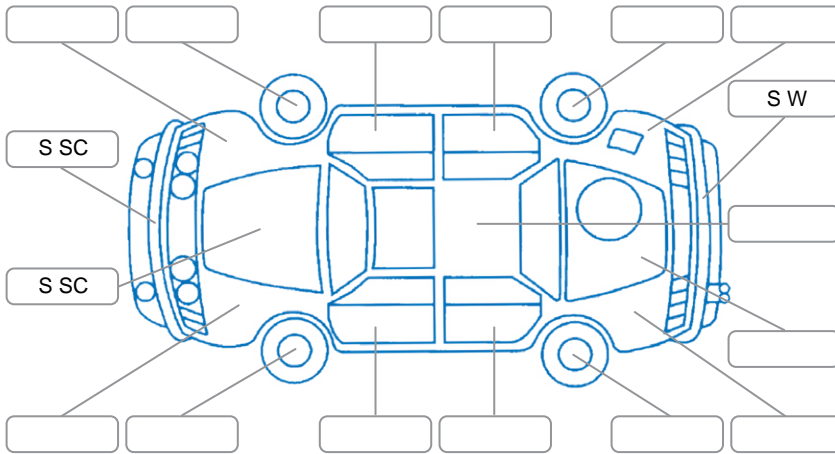

Report ID:	28,150,331	Version:	1
Created:	05 May 2026		

Make:	Nissan	Model:	Skyline
Body Style:	Sedan	Year:	2008
Rego No.:	RRZ31	Rego Expiry:	27 Oct 2026
WoF Expiry:	07 Oct 2026	Odometer:	149,329 Kms
Good No.:	28150331	VIN:	7AT0DH12X15301258
Next Service:	156000km	Service History:	Yes

**Key**  
 S = Scratch    R = Rust    C = Crack    \* = Decals    W = Significant scuffs  
 D = Dent    PT = Paint defect    P = Pin dent    SC = Stone Chips

Note: some defects and blemishes may not be displayed in the diagram