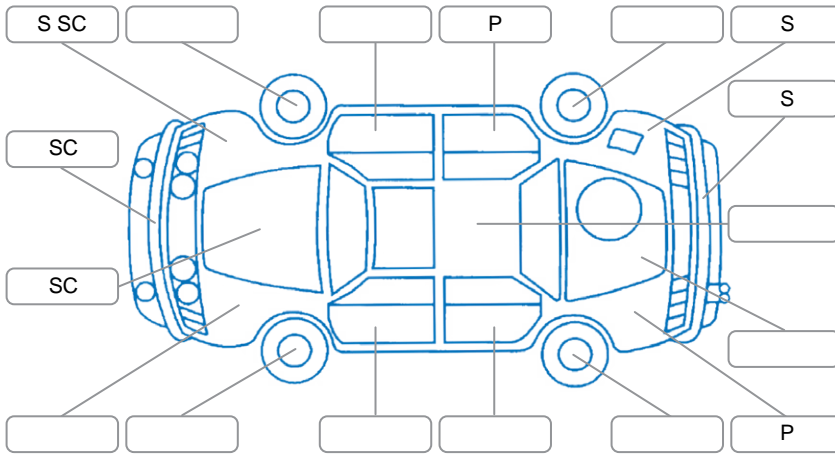

Key
 S = Scratch R = Rust C = Crack * = Decals W = Significant scuffs
 D = Dent PT = Paint defect P = Pin dent SC = Stone Chips

Note: some defects and blemishes may not be displayed in the diagram

Body Inspection Comments

Worn tires, outer edge wear

Conditions During Body Inspection

Dry

Under Carriage and Under Bonnet Inspection Comments

Engine oil seepage
 Subframe surface rust

Interior Comments

Seats:	Good
Carpets:	Good
Panels:	Good
Dashboard:	Good

General Comments

Suspected worn pulley, requires further investigation

Road Conditions During Test Drive

Dry

Engine Timing Mechanism

Timing Chain

Evidence of Cam Belt Replacement

Yes No