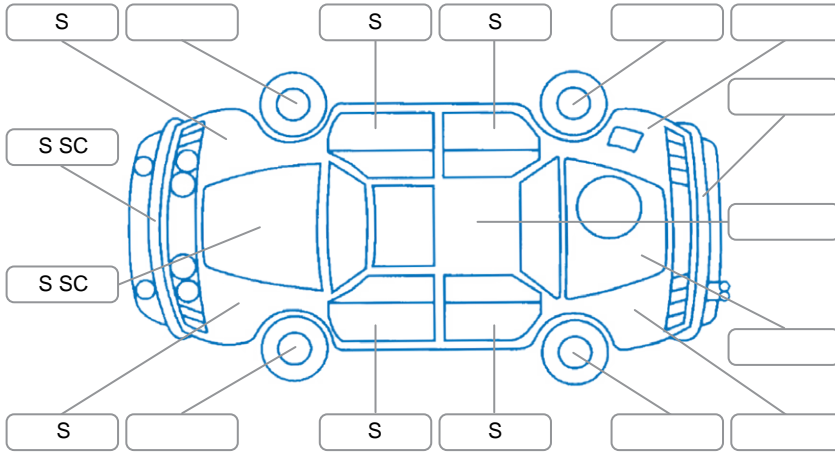

Report ID:	28,150,251	Version:	1
Created:	11 May 2026		

Make:	Volkswagen	Model:	Touran
Body Style:	Wagon	Year:	2012
Rego No.:	NKW259	Rego Expiry:	15 Aug 2026
WoF Expiry:	13 Dec 2026	Odometer:	90,354 Kms
Good No.:	28150251	VIN:	WVGZZZ1TZCW058294
Next Service:	100,400	Service History:	Yes

**Key**

S = Scratch    R = Rust    C = Crack    \* = Decals    W = Significant scuffs  
 D = Dent    PT = Paint defect    P = Pin dent    SC = Stone Chips

Note: some defects and blemishes may not be displayed in the diagram

Panels: Average

Dashboard: Average

**General Comments**

Road Conditions During Test Drive: Dry

Engine Timing Mechanism: Timing Chain

Evidence of Cam Belt Replacement:  Yes  No    Kms

Inspected by: Gary Adams