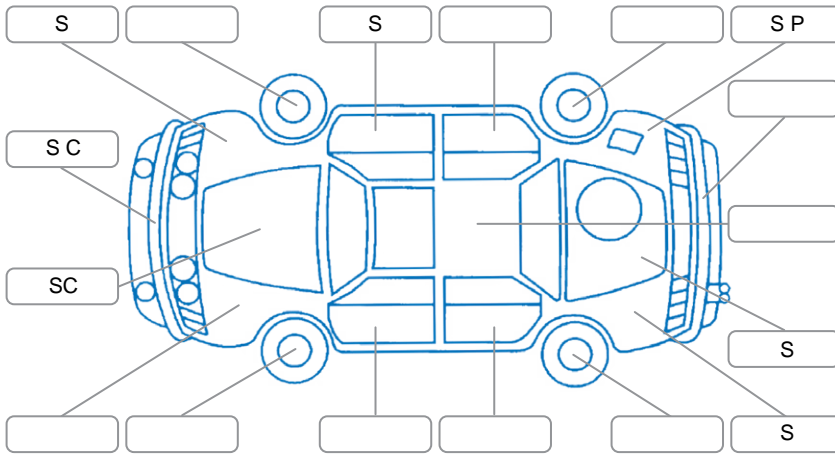

Report ID:	28,150,192	Version:	3
Created:	18 Jun 2026		

Make:	Mazda	Model:	Bt-50
Body Style:	Utility	Year:	2020
Rego No.:	NAK975	Rego Expiry:	18 Aug 2026
WoF Expiry:	04 Sep 2026	Odometer:	154,429 Kms
Good No.:	28150192	VIN:	MMOUR0YG100087862
Next Service:	150400	Service History:	No

Key

S = Scratch R = Rust C = Crack * = Decals W = Significant scuffs
 D = Dent PT = Paint defect P = Pin dent SC = Stone Chips

Note: some defects and blemishes may not be displayed in the diagram

Body Inspection Comments

- Crack in right rear lower tail light
- Wheel cap missing from left front
- Right front tyre worn through on inner edge

Conditions During Body Inspection: Dry

Under Carriage and Under Bonnet Inspection Comments