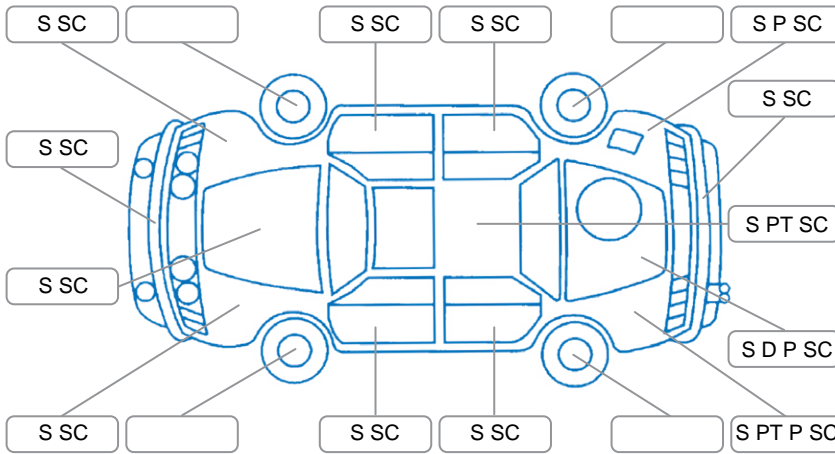

Report ID:	28,150,163	Version:	1
Created:	01 May 2026		

Make:	Ssangyong	Model:	Actyon Sport
Body Style:	Utility	Year:	2013
Rego No.:	HFF711	Rego Expiry:	19 Oct 2026
WoF Expiry:	24 Mar 2027	Odometer:	287,504 Kms
Good No.:	28150163	VIN:	KPADA1ETSDP178537
Next Service:	297510	Service History:	No

Key

S = Scratch R = Rust C = Crack * = Decals W = Significant scuffs
 D = Dent PT = Paint defect P = Pin dent SC = Stone Chips

Note: some defects and blemishes may not be displayed in the diagram

Body Inspection Comments

Minor stonechips on windscreen

Conditions During Body Inspection

Dry

Under Carriage and Under Bonnet Inspection Comments

Rear wheel drive
 Front crash bar surface rust

Interior Comments

Seats:	Good
Carpets:	Good
Panels:	Good
Dashboard:	Good